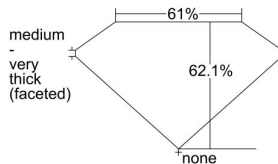

GIA®

FACSIMILE

GIA REPORT 2497370592

Verify this report at GIA.edu

GIA NATURAL DIAMOND DOSSIER®

May 15, 2024
GIA Report Number 2497370592
Shape and Cutting Style ..... Heart Brilliant
Measurements ..... 4.45 x 5.02 x 3.12 mm

GRADING RESULTS

Carat Weight ..... 0.40 carat
Color Grade ..... E
Clarity Grade VVS1

ADDITIONAL GRADING INFORMATION

Polish ..... Excellent
Symmetry ..... Very Good
Fluorescence ..... None
Clarity Characteristics ..... Cloud, Pinpoint, Feather
Inscription(s): GIA 2497370592

PROPORTIONS

Profile not to actual proportions

GRADING SCALES

GIA COLOR SCALE		GIA CLARITY SCALE	
COLORLESS	D	VERY VERY SLIGHTLY INCLUDED	FLAWLESS
	E		INTERNALLY FLAWLESS
	F		VVS₁
	G		VVS₂
	H		VS₁
	I		VS₂
	J		SI₁
	K		SI₂
	L		I₁
	M		I₂
NEAR COLORLESS	N	SLIGHTLY INCLUDED	I₃
	O		
	P		
	Q		
FAINT	R		
	S		
	T		
	U		
VERT LIGHT	V		
	W		
	X		
	Y		
LIGHT	Z