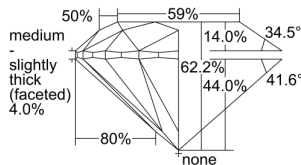

GIA®

FACSIMILE

GIA REPORT 2497370872

Verify this report at GIA.edu

GIA NATURAL DIAMOND DOSSIER®

May 15, 2024
GIA Report Number **2497370872**
Shape and Cutting Style ..... **Round Brilliant**
Measurements ..... **4.63 - 4.66 x 2.89 mm**

GRADING RESULTS

Carat Weight ..... **0.38 carat**
Color Grade ..... **H**
Clarity Grade **VS2**
Cut Grade ..... **Excellent**

ADDITIONAL GRADING INFORMATION

Polish ..... **Excellent**
Symmetry ..... **Excellent**
Fluorescence ..... **None**
Clarity Characteristics ..... **Crystal**
Inscription(s): **GIA 2497370872**

PROPORTIONS

Profile to actual proportions

GRADING SCALES

GIA COLOR SCALE	GIA CLARITY SCALE	GIA CUT SCALE	
D	FLAWLESS	EXCELLENT	
E	INTERNALLY FLAWLESS		
F		VVS₁	VERY GOOD
G	VVS₂		
H	VS₁	GOOD	
I	VS₂		
J	SI₁	FAIR	
K	SI₂		
L	I₁	POOR	
M	I₂		
N	I₃		
O			
P			
Q			
R			
S			
T			
U			
V			
W			
X			
Y			
Z