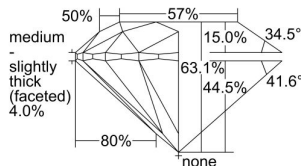

GIA®

FACSIMILE

GIA REPORT 2497371344

Verify this report at GIA.edu

GIA NATURAL DIAMOND DOSSIER®

May 16, 2024
GIA Report Number 2497371344
Shape and Cutting Style ..... Round Brilliant
Measurements ..... 4.67 - 4.70 x 2.96 mm

GRADING RESULTS

Carat Weight ..... 0.40 carat
Color Grade ..... G
Clarity Grade S11
Cut Grade ..... Excellent

ADDITIONAL GRADING INFORMATION

Polish ..... Excellent
Symmetry ..... Excellent
Fluorescence ..... None
Clarity Characteristics ..... Feather
Inscription(s): GIA 2497371344

PROPORTIONS

Profile to actual proportions

GRADING SCALES

GIA COLOR SCALE	GIA CLARITY SCALE	GIA CUT SCALE	
D	FLAWLESS	EXCELLENT	
E	INTERNALLY FLAWLESS		
F		VVS₁	VERY GOOD
G	VVS₂		
H	VS₁	GOOD	
I	VS₂		
J	S1₁	FAIR	
K	S1₂		
L	I₁	POOR	
M	I₂		
N	I₃		
O			
P			
Q			
R			
S			
T			
U			
V			
W			
X			
Y			
Z