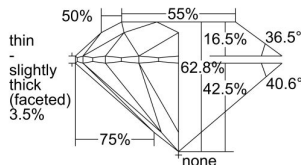

GIA®

FACSIMILE

GIA REPORT 2497371679

Verify this report at GIA.edu

GIA NATURAL DIAMOND DOSSIER®

May 15, 2024
GIA Report Number 2497371679
Shape and Cutting Style ..... Round Brilliant
Measurements ..... 4.24 - 4.28 x 2.68 mm

GRADING RESULTS

Carat Weight ..... 0.30 carat
Color Grade ..... E
Clarity Grade S11
Cut Grade ..... Excellent

ADDITIONAL GRADING INFORMATION

Polish ..... Excellent
Symmetry ..... Very Good
Fluorescence ..... None
Clarity Characteristics..... Crystal, Feather, Cloud
Inscription(s): GIA 2497371679

PROPORTIONS

GRADING SCALES

GIA COLOR SCALE	GIA CLARITY SCALE	GIA CUT SCALE	
D	FLAWLESS	EXCELLENT	
E	INTERNALLY FLAWLESS		
F		VVS₁	VERY GOOD
G	VVS₂		
H	VS₁	GOOD	
I	VS₂		
J	S1₁	FAIR	
K	S1₂		
L	I₁	POOR	
M	I₂		
N	I₃		
O			
P			
Q			
R			
S			
T			
U			
V			
W			
X			
Y			
Z