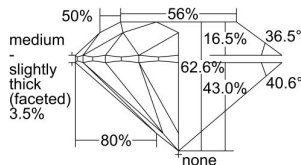

GIA®

FACSIMILE

GIA REPORT 2497373186

Verify this report at GIA.edu

GIA NATURAL DIAMOND DOSSIER®

May 20, 2024
GIA Report Number **2497373186**
Shape and Cutting Style ..... **Round Brilliant**
Measurements ..... **5.33 - 5.36 x 3.35 mm**

GRADING RESULTS

Carat Weight ..... **0.59 carat**
Color Grade ..... **F**
Clarity Grade **VS2**
Cut Grade ..... **Excellent**

ADDITIONAL GRADING INFORMATION

Polish ..... **Excellent**
Symmetry ..... **Excellent**
Fluorescence ..... **None**
Clarity Characteristics..... **Crystal, Feather, Cavity**
Inscription(s): **GIA 2497373186**

PROPORTIONS

Profile to actual proportions

GRADING SCALES

GIA COLOR SCALE	GIA CLARITY SCALE	GIA CUT SCALE	
D	FLAWLESS	EXCELLENT	
E	INTERNALLY FLAWLESS		
F		VVS₁	VERY GOOD
G	VVS₂		
H	VS₁	GOOD	
I	VS₂		
J	SI₁	FAIR	
K	SI₂		
L	I₁	POOR	
M	I₂		
N	I₃		
O			
P			
Q			
R			
S			
T			
U			
V			
W			
X			
Y			
Z