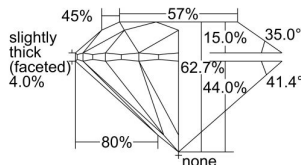

GIA®

FACSIMILE

GIA REPORT 2497374723

Verify this report at GIA.edu

GIA NATURAL DIAMOND DOSSIER®

May 15, 2024
GIA Report Number 2497374723
Shape and Cutting Style ..... Round Brilliant
Measurements ..... 5.16 - 5.18 x 3.24 mm

GRADING RESULTS

Carat Weight ..... 0.53 carat
Color Grade ..... G
Clarity Grade VS2
Cut Grade ..... Excellent

ADDITIONAL GRADING INFORMATION

Polish ..... Excellent
Symmetry ..... Excellent
Fluorescence ..... None
Clarity Characteristics ..... Cloud, Crystal
Inscription(s): GIA 2497374723

PROPORTIONS

Profile to actual proportions

GRADING SCALES

GIA COLOR SCALE

COLOREDNESS	D
	E
	F
	G
	H
	I
	J
NEAR COLORLESS	K
	L
Faint	M
	N
	O
	P
	Q
	R
	S
	T
	U
	V
	W
	X
	Y
Light	Z

GIA CLARITY SCALE

FLAWLESS	INTERNAL FLAWLESS	
		FLAWLESS
VERY VERY SLIGHTLY INCLUDED	VVS₁	
	VVS₂	
VERY SLIGHTLY INCLUDED	VS₁	
	VS₂	
SLIGHTLY INCLUDED	SI₁	
	SI₂	
INCLUDED	I₁	
	I₂	
	I₃	

GIA CUT SCALE

EXCELLENT
VERY GOOD
GOOD
FAIR
POOR