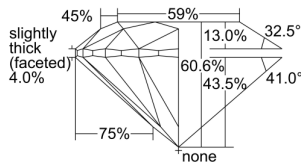

GIA®

FACSIMILE

GIA REPORT 2497376281

Verify this report at GIA.edu

GIA NATURAL DIAMOND DOSSIER®

May 16, 2024
GIA Report Number **2497376281**
Shape and Cutting Style ..... **Round Brilliant**
Measurements ..... **4.02 - 4.05 x 2.45 mm**

GRADING RESULTS

Carat Weight ..... **0.24 carat**
Color Grade ..... **E**
Clarity Grade **VVS2**
Cut Grade ..... **Excellent**

ADDITIONAL GRADING INFORMATION

Polish ..... **Excellent**
Symmetry ..... **Excellent**
Fluorescence ..... **Faint**
Clarity Characteristics ..... **Pinpoint, Cloud**
Inscription(s): **GIA 2497376281**

PROPORTIONS

Profile to actual proportions

GRADING SCALES

GIA COLOR SCALE	GIA CLARITY SCALE	GIA CUT SCALE	
D	FLAWLESS	EXCELLENT	
E	INTERNALLY FLAWLESS		
F		VVS₁	VERY GOOD
G	VVS₂		
H	VS₁	GOOD	
I	VS₂		
J	SI₁	FAIR	
K	SI₂		
L	I₁	POOR	
M	I₂		
N	I₃		
O			
P			
Q			
R			
S			
T			
U			
V			
W			
X			
Y			
Z