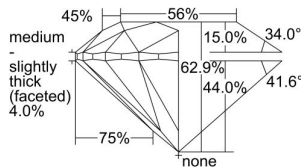

GIA®

FACSIMILE

GIA REPORT 2497376340

Verify this report at GIA.edu

GIA NATURAL DIAMOND DOSSIER®

May 22, 2024
GIA Report Number **2497376340**
Shape and Cutting Style ..... **Round Brilliant**
Measurements ..... **4.89 - 4.91 x 3.08 mm**

GRADING RESULTS

Carat Weight ..... **0.45 carat**
Color Grade ..... **E**
Clarity Grade **VS1**
Cut Grade ..... **Excellent**

ADDITIONAL GRADING INFORMATION

Polish ..... **Excellent**
Symmetry ..... **Excellent**
Fluorescence ..... **None**
Clarity Characteristics..... **Feather, Cloud, Needle**
Inscription(s): **GIA 2497376340**

PROPORTIONS

Profile to actual proportions

GRADING SCALES

GIA COLOR SCALE	GIA CLARITY SCALE	GIA CUT SCALE	
D	FLAWLESS	EXCELLENT	
E	INTERNALLY FLAWLESS		
F		VVS₁	VERY GOOD
G	VVS₂		
H	VS₁	GOOD	
I	VS₂		
J	SI₁	FAIR	
K	SI₂		
L	I₁	POOR	
M			
N			
O	I₂		
P			
Q			
R	I₃		
S			
T			
U			
V			
W			
X			
Y			
Z