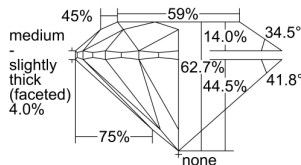

GIA®

FACSIMILE

GIA REPORT 2497376435

Verify this report at GIA.edu

GIA NATURAL DIAMOND DOSSIER®

May 23, 2024
GIA Report Number **2497376435**
Shape and Cutting Style ..... **Round Brilliant**
Measurements ..... **5.15 - 5.18 x 3.24 mm**

GRADING RESULTS

Carat Weight ..... **0.53 carat**
Color Grade ..... **J**
Clarity Grade **VVS2**
Cut Grade ..... **Excellent**

ADDITIONAL GRADING INFORMATION

Polish ..... **Excellent**
Symmetry ..... **Excellent**
Fluorescence ..... **None**
Clarity Characteristics..... **Pinpoint, Indented Natural**
Inscription(s): **GIA 2497376435**

PROPORTIONS

Profile to actual proportions

GRADING SCALES

GIA COLOR SCALE	GIA CLARITY SCALE	GIA CUT SCALE	
D	FLAWLESS	EXCELLENT	
E	INTERNALLY FLAWLESS		
F		VVS₁	VERY GOOD
G	VVS₂		
H	VS₁	GOOD	
I	VS₂		
J	SI₁	FAIR	
K	SI₂		
L	I₁	POOR	
M	I₂		
N	I₃		
O			
P			
Q			
R			
S			
T			
U			
V			
W			
X			
Y			
Z