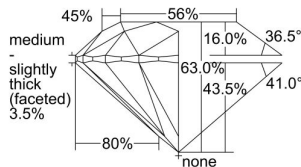

GIA®

FACSIMILE

GIA REPORT 2497376516

Verify this report at GIA.edu

GIA NATURAL DIAMOND DOSSIER®

May 23, 2024
GIA Report Number **2497376516**
Shape and Cutting Style ..... **Round Brilliant**
Measurements ..... **5.93 - 5.96 x 3.75 mm**

GRADING RESULTS

Carat Weight ..... **0.82 carat**
Color Grade ..... **I**
Clarity Grade **VS1**
Cut Grade ..... **Excellent**

ADDITIONAL GRADING INFORMATION

Polish ..... **Excellent**
Symmetry ..... **Excellent**
Fluorescence ..... **None**
Clarity Characteristics..... **Crystal, Pinpoint, Cloud, Needle**
Inscription(s): **GIA 2497376516**

PROPORTIONS

Profile to actual proportions

GRADING SCALES

GIA COLOR SCALE	GIA CLARITY SCALE	GIA CUT SCALE		
COLORLESS	FLAWLESS	EXCELLENT		
			INTERNALLY FLAWLESS	
	NEAR COLORLESS	VERY VERY SLIGHTLY INCLUDED	VERY GOOD	
	VVS₁			
	FANT	VVS₂	GOOD	
VS₁				
VERY LIGHT		VS₂	FAIR	
		SI₁		
		LIGHT	SI₂	POOR
	I₁			
	I₂			
	I₃