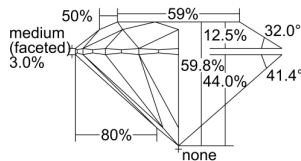

GIA®

FACSIMILE

GIA REPORT 2497376955

Verify this report at GIA.edu

GIA NATURAL DIAMOND DOSSIER®

May 16, 2024
GIA Report Number 2497376955
Shape and Cutting Style ..... Round Brilliant
Measurements ..... 4.39 - 4.41 x 2.63 mm

GRADING RESULTS

Carat Weight ..... 0.30 carat
Color Grade ..... H
Clarity Grade VS1
Cut Grade ..... Excellent

ADDITIONAL GRADING INFORMATION

Polish ..... Excellent
Symmetry ..... Excellent
Fluorescence ..... Medium Blue
Clarity Characteristics ..... Crystal, Pinpoint
Inscription(s): GIA 2497376955

PROPORTIONS

Profile to actual proportions

GRADING SCALES

GIA COLOR SCALE	GIA CLARITY SCALE	GIA CUT SCALE	
D	FLAWLESS	EXCELLENT	
E	INTERNALLY FLAWLESS		
F		VVS₁	VERY GOOD
G	VVS₂		
H	VS₁	GOOD	
I	VS₂		
J	SI₁	FAIR	
K	SI₂		
L	I₁	POOR	
M	I₂		
N	I₃		
O			
P			
Q			
R			
S			
T			
U			
V			
W			
X			
Y			
Z