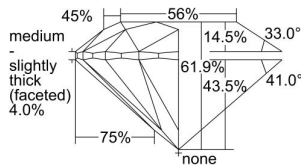

GIA®

FACSIMILE

GIA REPORT 2497377425

Verify this report at GIA.edu

GIA NATURAL DIAMOND DOSSIER®

May 16, 2024
GIA Report Number **2497377425**
Shape and Cutting Style ..... **Round Brilliant**
Measurements ..... **5.54 - 5.57 x 3.44 mm**

GRADING RESULTS

Carat Weight ..... **0.65 carat**
Color Grade ..... **K**
Clarity Grade **VS2**
Cut Grade ..... **Excellent**

ADDITIONAL GRADING INFORMATION

Polish ..... **Excellent**
Symmetry ..... **Excellent**
Fluorescence ..... **Faint**
Clarity Characteristics..... **Crystal, Needle**
Inscription(s): **GIA 2497377425**

PROPORTIONS

Profile to actual proportions