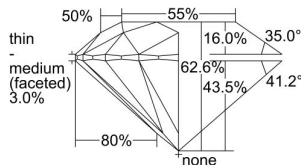

GIA®

FACSIMILE

GIA REPORT 2497378311

Verify this report at GIA.edu

GIA NATURAL DIAMOND DOSSIER®

May 16, 2024
GIA Report Number **2497378311**
Shape and Cutting Style ..... **Round Brilliant**
Measurements ..... **6.01 - 6.03 x 3.77 mm**

GRADING RESULTS

Carat Weight ..... **0.83 carat**
Color Grade ..... **K**
Clarity Grade **SI2**
Cut Grade ..... **Excellent**

ADDITIONAL GRADING INFORMATION

Polish ..... **Excellent**
Symmetry ..... **Excellent**
Fluorescence ..... **Faint**
Clarity Characteristics ..... **Feather**
Inscription(s): **GIA 2497378311**

PROPORTIONS

Profile to actual proportions