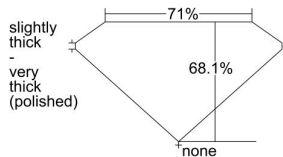

GIA®

FACSIMILE

GIA REPORT 2497382916

Verify this report at GIA.edu

GIA NATURAL DIAMOND DOSSIER®

May 16, 2024
GIA Report Number 2497382916
Shape and Cutting Style ..... Square Modified Brilliant
Measurements ..... 5.13 x 5.11 x 3.48 mm

GRADING RESULTS

Carat Weight ..... 0.80 carat
Color Grade ..... G
Clarity Grade VS1

ADDITIONAL GRADING INFORMATION

Polish ..... Excellent
Symmetry ..... Very Good
Fluorescence ..... None
Clarity Characteristics..... Cloud, Crystal, Feather, Pinpoint
Inscription(s): GIA 2497382916

PROPORTIONS

Profile not to actual proportions

GRADING SCALES

GIA COLOR SCALE		GIA CLARITY SCALE			
COLORLESS	D	VERY VERY SLIGHTLY INCLUDED	FLAWLESS		
	E		INTERNALLY FLAWLESS		
	F	VERY SLIGHTLY INCLUDED	VS₁		
	G		VS₂		
	H		VS₁		
	NEAR COLORLESS	I	SLIGHTLY INCLUDED	VS₂	
		J		SI₁	
		FAINT	K	INCLUDED	SI₂
			L		I₁
			M		I₂
VERT LIGHT	N	INCLUDED	I₃		
	O				
	P				
	Q				
	R				
LIGHT	S				
	T				
	U				
	V				
	W				
X					
Y					
Z