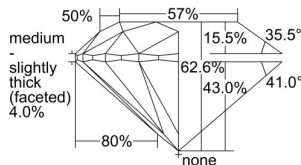

GIA®

FACSIMILE

GIA REPORT 2497383015

Verify this report at GIA.edu

GIA NATURAL DIAMOND DOSSIER®

May 17, 2024
GIA Report Number **2497383015**
Shape and Cutting Style ..... **Round Brilliant**
Measurements ..... **4.24 - 4.27 x 2.66 mm**

GRADING RESULTS

Carat Weight ..... **0.30 carat**
Color Grade ..... **I**
Clarity Grade **VS1**
Cut Grade ..... **Excellent**

ADDITIONAL GRADING INFORMATION

Polish ..... **Excellent**
Symmetry ..... **Excellent**
Fluorescence ..... **Very Strong Blue**
Clarity Characteristics..... **Cloud, Pinpoint**
Inscription(s): **GIA 2497383015**

PROPORTIONS

Profile to actual proportions

GRADING SCALES

GIA COLOR SCALE

COLORLESS	D
	E
	F
	G
	H
	I
NEAR COLORLESS	J
	K
	L
FAIN	M
	N
	O
	P
VERY LIGHT	Q
	R
	S
	T
	U
	V
	W
	X
	Y
LIGHT	Z

GIA CLARITY SCALE

FLAWLESS	VERY VERY SLIGHTLY INCLUDED	VVS₁	
			VVS₂
INTERNALLY FLAWLESS	VERY SLIGHTLY INCLUDED	VS₁	
		VS₂	
SLIGHTLY INCLUDED	INCLUDED	SI₁	
		SI₂	
I₁	I₂	I₃	

GIA CUT SCALE

EXCELLENT
VERY GOOD
GOOD
FAIR
POOR