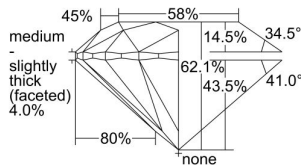

GIA®

FACSIMILE

GIA REPORT 2497383657

Verify this report at GIA.edu

GIA NATURAL DIAMOND DOSSIER®

May 16, 2024
GIA Report Number **2497383657**
Shape and Cutting Style ..... **Round Brilliant**
Measurements ..... **4.55 - 4.58 x 2.84 mm**

GRADING RESULTS

Carat Weight ..... **0.36 carat**
Color Grade ..... **K**
Clarity Grade **VVS1**
Cut Grade ..... **Excellent**

ADDITIONAL GRADING INFORMATION

Polish ..... **Excellent**
Symmetry ..... **Excellent**
Fluorescence ..... **Medium Blue**
Clarity Characteristics ..... **Pinpoint**
Inscription(s): **GIA 2497383657**

PROPORTIONS

Profile to actual proportions

GRADING SCALES

GIA COLOR SCALE	GIA CLARITY SCALE	GIA CUT SCALE	
D	FLAWLESS	EXCELLENT	
E	INTERNALLY FLAWLESS		
F		VVS₁	VERY GOOD
G	VVS₂		
H	VS₁	GOOD	
I	VS₂		
J	SI₁	FAIR	
K	SI₂		
L	I₁	POOR	
M	I₂		
N	I₃		
O			
P			
Q			
R			
S			
T			
U			
V			
W			
X			
Y			
Z