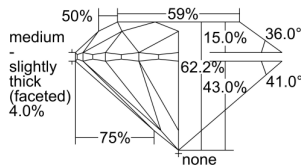

GIA®

FACSIMILE

GIA REPORT 2497384912

Verify this report at GIA.edu

GIA NATURAL DIAMOND DOSSIER®

May 16, 2024
GIA Report Number 2497384912
Shape and Cutting Style ..... Round Brilliant
Measurements ..... 5.90 - 5.94 x 3.68 mm

GRADING RESULTS

Carat Weight ..... 0.80 carat
Color Grade ..... J
Clarity Grade S11
Cut Grade ..... Excellent

ADDITIONAL GRADING INFORMATION

Polish ..... Excellent
Symmetry ..... Excellent
Fluorescence ..... None
Clarity Characteristics ..... Cloud
Inscription(s): GIA 2497384912

PROPORTIONS

Profile to actual proportions

GRADING SCALES

GIA COLOR SCALE	GIA CLARITY SCALE	GIA CUT SCALE	
D	FLAWLESS	EXCELLENT	
E	INTERNALLY FLAWLESS		
F		VVS₁	VERY GOOD
G	VVS₂		
H	VS₁	GOOD	
I	VS₂		
J	S1₁	FAIR	
K	S1₂		
L	I₁	POOR	
M	I₂		
N	I₃		
O			
P			
Q			
R			
S			
T			
U			
V			
W			
X			
Y			
Z