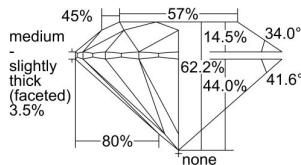

GIA®

FACSIMILE

GIA REPORT 2497385571

Verify this report at GIA.edu

GIA NATURAL DIAMOND DOSSIER®

May 22, 2024
GIA Report Number 2497385571
Shape and Cutting Style ..... Round Brilliant
Measurements ..... 5.48 - 5.50 x 3.41 mm

GRADING RESULTS

Carat Weight ..... 0.62 carat
Color Grade L
Clarity Grade VS2
Cut Grade ..... Excellent

ADDITIONAL GRADING INFORMATION

Polish ..... Excellent
Symmetry ..... Excellent
Fluorescence ..... Faint
Clarity Characteristics ..... Cloud, Crystal
Inscription(s): GIA 2497385571

PROPORTIONS

Profile to actual proportions

GRADING SCALES

GIA COLOR SCALE	GIA CLARITY SCALE	GIA CUT SCALE	
D	FLAWLESS	EXCELLENT	
E	INTERNALLY FLAWLESS		
F		VVS₁	VERY GOOD
G	VVS₂		
H	VS₁	GOOD	
I	VS₂		
J	SI₁	FAIR	
K	SI₂		
L	I₁	POOR	
M	I₂		
N	I₃		
O			
P			
Q			
R			
S			
T			
U			
V			
W			
X			
Y			
Z