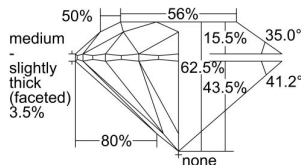

GIA®

FACSIMILE

GIA REPORT 2497386188

Verify this report at GIA.edu

GIA NATURAL DIAMOND DOSSIER®

May 22, 2024
GIA Report Number **2497386188**
Shape and Cutting Style ..... **Round Brilliant**
Measurements ..... **4.73 - 4.76 x 2.96 mm**

GRADING RESULTS

Carat Weight ..... **0.41 carat**
Color Grade ..... **I**
Clarity Grade **VS1**
Cut Grade ..... **Excellent**

ADDITIONAL GRADING INFORMATION

Polish ..... **Excellent**
Symmetry ..... **Excellent**
Fluorescence ..... **None**
Clarity Characteristics.....**Crystal, Cloud, Feather, Pinpoint**
Inscription(s): **GIA 2497386188**

PROPORTIONS

Profile to actual proportions

GRADING SCALES

GIA COLOR SCALE	GIA CLARITY SCALE	GIA CUT SCALE
D	FLAWLESS	EXCELLENT
E	INTERNALLY FLAWLESS	
F	VVS₁	VERY GOOD
G		
H	VS₁	GOOD
I		
J	VS₂	FAIR
K		
L	SI₁	POOR
M		
N	I₁	
O		
P	I₂	
Q		
R	I₃	
S		
T		
U		
V		
W		
X		
Y		
Z