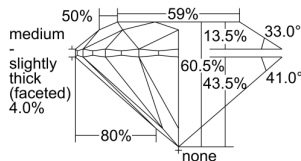

GIA®

FACSIMILE

GIA REPORT 2497387623

Verify this report at GIA.edu

GIA NATURAL DIAMOND DOSSIER®

May 16, 2024
GIA Report Number 2497387623
Shape and Cutting Style ..... Round Brilliant
Measurements ..... 5.14 - 5.15 x 3.11 mm

GRADING RESULTS

Carat Weight ..... 0.50 carat
Color Grade ..... E
Clarity Grade S11
Cut Grade ..... Excellent

ADDITIONAL GRADING INFORMATION

Polish ..... Excellent
Symmetry ..... Excellent
Fluorescence ..... None
Clarity Characteristics ..... Cloud, Feather
Inscription(s): GIA 2497387623

PROPORTIONS

Profile to actual proportions

GRADING SCALES

GIA COLOR SCALE	GIA CLARITY SCALE	GIA CUT SCALE	
D	FLAWLESS	EXCELLENT	
E	INTERNALLY FLAWLESS		
F		VVS₁	VERY GOOD
G	VVS₂		
H	VS₁	GOOD	
I	VS₂		
J	S1₁	FAIR	
K	S1₂		
L	I₁	POOR	
M	I₂		
N	I₃		
O			
P			
Q			
R			
S			
T			
U			
V			
W			
X			
Y			
Z