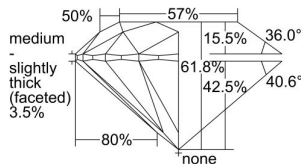

GIA®

FACSIMILE

GIA REPORT 2497389830

Verify this report at GIA.edu

GIA NATURAL DIAMOND DOSSIER®

May 16, 2024
GIA Report Number **2497389830**
Shape and Cutting Style ..... **Round Brilliant**
Measurements ..... **5.08 - 5.11 x 3.15 mm**

GRADING RESULTS

Carat Weight ..... **0.50 carat**
Color Grade ..... **D**
Clarity Grade **VS2**
Cut Grade ..... **Excellent**

ADDITIONAL GRADING INFORMATION

Polish ..... **Excellent**
Symmetry ..... **Excellent**
Fluorescence ..... **None**
Clarity Characteristics ..... **Crystal**
Inscription(s): **GIA 2497389830**

PROPORTIONS

Profile to actual proportions