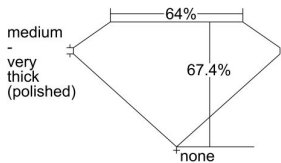

GIA®

FACSIMILE

GIA REPORT 2497396714

Verify this report at GIA.edu

GIA NATURAL DIAMOND DOSSIER®

May 17, 2024
GIA Report Number 2497396714
Shape and Cutting Style ..... Emerald Cut
Measurements ..... 4.74 x 3.25 x 2.19 mm

GRADING RESULTS

Carat Weight ..... 0.34 carat
Color Grade ..... E
Clarity Grade VS1

ADDITIONAL GRADING INFORMATION

Polish ..... Excellent
Symmetry ..... Very Good
Fluorescence ..... None
Clarity Characteristics ..... Crystal, Pinpoint
Inscription(s): GIA 2497396714

PROPORTIONS

Profile not to actual proportions

GRADING SCALES

GIA COLOR SCALE		GIA CLARITY SCALE			
COLORLESS	D	VERY VERY SLIGHTLY INCLUDED	FLAWLESS		
	E		INTERNALLY FLAWLESS		
	F	VERY SLIGHTLY INCLUDED	VS₁		
	G		VS₂		
	H		VS₁		
	NEAR COLORLESS	I	SLIGHTLY INCLUDED	VS₂	
		J		SI₁	
		FAINT	K	INCLUDED	SI₂
			L		I₁
			M		I₂
VERT LIGHT	N	LIGHT	I₃		
	O				
	P				
	Q				
	R