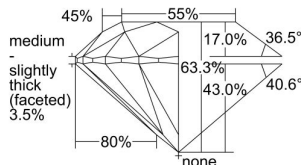

GIA®

FACSIMILE

GIA REPORT

2497412543

Verify this report at GIA.edu

GIA NATURAL DIAMOND DOSSIER®

May 20, 2024
GIA Report Number 2497412543
Shape and Cutting Style ..... Round Brilliant
Measurements ..... 4.45 - 4.49 x 2.83 mm

GRADING RESULTS

Carat Weight ..... 0.35 carat
Color Grade ..... E
Clarity Grade S11
Cut Grade ..... Excellent

ADDITIONAL GRADING INFORMATION

Polish ..... Excellent
Symmetry ..... Excellent
Fluorescence ..... None
Clarity Characteristics ..... Crystal, Cloud
Inscription(s): GIA 2497412543

PROPORTIONS

Profile to actual proportions

GRADING SCALES

GIA COLOR SCALE

COLORLESS	D
	E
	F
	G
	H
	I
	J
NEAR COLORLESS	K
	L
Faint	M
	N
	O
	P
	Q
	R
	S
	T
	U
	V
	W
	X
	Y
Light	Z

GIA CLARITY SCALE

FLAWLESS	VERY VERY SLIGHTLY INCLUDED	VVS₁	VVS₂	VS₁	VS₂	S1₁	S1₂	I₁	I₂	I₃	
											INTERNALLY FLAWLESS

GIA CUT SCALE

EXCELLENT
VERY GOOD
GOOD
FAIR
POOR