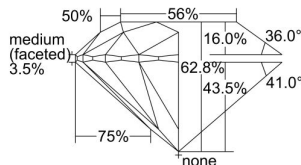

GIA®

FACSIMILE

GIA REPORT 2497420547

Verify this report at GIA.edu

GIA NATURAL DIAMOND DOSSIER®

May 21, 2024
GIA Report Number 2497420547
Shape and Cutting Style ..... Round Brilliant
Measurements ..... 5.91 - 5.94 x 3.72 mm

GRADING RESULTS

Carat Weight ..... 0.80 carat
Color Grade ..... D
Clarity Grade VVS2
Cut Grade ..... Excellent

ADDITIONAL GRADING INFORMATION

Polish ..... Excellent
Symmetry ..... Excellent
Fluorescence ..... Faint
Clarity Characteristics ..... Pinpoint
Inscription(s): GIA 2497420547

PROPORTIONS

Profile to actual proportions

GRADING SCALES

GIA COLOR SCALE	GIA CLARITY SCALE	GIA CUT SCALE
COLOURLESS	FLAWLESS	EXCELLENT
D	INTERNALLY FLAWLESS	
E	VVS₁	VERY GOOD
F		
G	VVS₂	
H	VS₁	GOOD
I		
J	VS₂	
K	SI₁	FAIR
L		
M	SI₂	
N	I₁	POOR
O		
P	I₂	
Q	I₃	
R		
S		
T		
U		
V		
W		
X		
Y		
Z