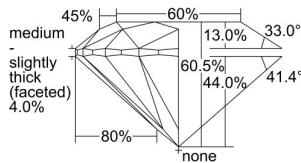

GIA®

FACSIMILE

GIA REPORT 2497423434

Verify this report at GIA.edu

GIA NATURAL DIAMOND DOSSIER®

May 22, 2024
GIA Report Number 2497423434
Shape and Cutting Style ..... Round Brilliant
Measurements ..... 4.80 - 4.82 x 2.91 mm

GRADING RESULTS

Carat Weight ..... 0.41 carat
Color Grade I
Clarity Grade VVS1
Cut Grade ..... Excellent

ADDITIONAL GRADING INFORMATION

Polish ..... Excellent
Symmetry ..... Excellent
Fluorescence ..... None
Clarity Characteristics ..... Pinpoint, Cloud, Feather
Inscription(s): GIA 2497423434

PROPORTIONS

Profile to actual proportions

GRADING SCALES

GIA COLOR SCALE	GIA CLARITY SCALE	GIA CUT SCALE	
D	FLAWLESS	EXCELLENT	
E	INTERNALLY FLAWLESS		
F		VVS₁	VERY GOOD
G	VVS₂		
H	VS₁	GOOD	
I	VS₂		
J	SI₁	FAIR	
K	SI₂		
L	I₁	POOR	
M	I₂		
N	I₃		
O			
P			
Q			
R			
S			
T			
U			
V			
W			
X			
Y			
Z