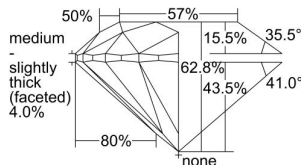

GIA®

FACSIMILE

GIA REPORT 2497423982

Verify this report at GIA.edu

GIA NATURAL DIAMOND DOSSIER®

May 23, 2024
GIA Report Number **2497423982**
Shape and Cutting Style ..... **Round Brilliant**
Measurements ..... **5.99 - 6.03 x 3.77 mm**

GRADING RESULTS

Carat Weight ..... **0.85 carat**
Color Grade ..... **F**
Clarity Grade **S12**
Cut Grade ..... **Excellent**

ADDITIONAL GRADING INFORMATION

Polish ..... **Excellent**
Symmetry ..... **Excellent**
Fluorescence ..... **Medium Blue**
Clarity Characteristics ..... **Cloud**
Inscription(s): **GIA 2497423982**

PROPORTIONS

Profile to actual proportions