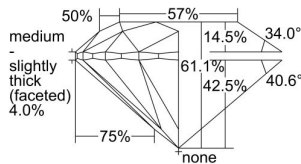

GIA®

FACSIMILE

GIA REPORT 2497426513

Verify this report at GIA.edu

GIA NATURAL DIAMOND DOSSIER®

May 22, 2024
GIA Report Number 2497426513
Shape and Cutting Style ..... Round Brilliant
Measurements ..... 4.85 - 4.86 x 2.97 mm

GRADING RESULTS

Carat Weight ..... 0.43 carat
Color Grade ..... D
Clarity Grade VVS2
Cut Grade ..... Excellent

ADDITIONAL GRADING INFORMATION

Polish ..... Excellent
Symmetry ..... Excellent
Fluorescence ..... Medium Blue
Clarity Characteristics ..... Pinpoint, Cloud
Inscription(s): GIA 2497426513

PROPORTIONS

Profile to actual proportions

GRADING SCALES

GIA COLOR SCALE	GIA CLARITY SCALE	GIA CUT SCALE	
D	FLAWLESS	EXCELLENT	
E	INTERNALLY FLAWLESS		
F		VVS₁	VERY GOOD
G	VVS₂		
H	VS₁	GOOD	
I	VS₂		
J	SI₁	FAIR	
K	SI₂		
L	I₁	POOR	
M	I₂		
N	I₃		
O			
P			
Q			
R			
S			
T			
U			
V			
W			
X			
Y			
Z