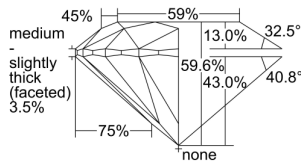

GIA®

FACSIMILE

GIA REPORT 2497435055

Verify this report at GIA.edu

GIA NATURAL DIAMOND DOSSIER®

May 30, 2024
GIA Report Number 2497435055
Shape and Cutting Style ..... Round Brilliant
Measurements ..... 5.76 - 5.79 x 3.44 mm

GRADING RESULTS

Carat Weight ..... 0.70 carat
Color Grade ..... E
Clarity Grade VS1
Cut Grade ..... Excellent

ADDITIONAL GRADING INFORMATION

Polish ..... Excellent
Symmetry ..... Excellent
Fluorescence ..... None
Clarity Characteristics ..... Feather, Pinpoint
Inscription(s): GIA 2497435055

PROPORTIONS

Profile to actual proportions

GRADING SCALES

GIA COLOR SCALE	GIA CLARITY SCALE	GIA CUT SCALE	
D	FLAWLESS	EXCELLENT	
E	INTERNALLY FLAWLESS		
F		VVS₁	VERY GOOD
G	VVS₂		
H	VS₁	GOOD	
I	VS₂		
J	SI₁	FAIR	
K	SI₂		
L	I₁	POOR	
M			
N			
O	I₂		
P			
Q			
R	I₃		
S			
T			
U			
V			
W			
X			
Y			
Z