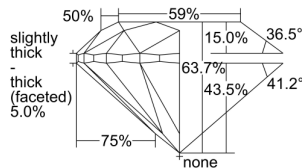

GIA®

FACSIMILE

GIA REPORT 2497437751

Verify this report at GIA.edu

GIA NATURAL DIAMOND DOSSIER®

May 28, 2024
GIA Report Number 2497437751
Shape and Cutting Style ..... Round Brilliant
Measurements ..... 5.82 - 5.86 x 3.72 mm

GRADING RESULTS

Carat Weight ..... 0.80 carat
Color Grade ..... K
Clarity Grade S11
Cut Grade ..... Very Good

ADDITIONAL GRADING INFORMATION

Polish ..... Excellent
Symmetry ..... Excellent
Fluorescence ..... Faint
Clarity Characteristics ..... Crystal
Inscription(s): GIA 2497437751

PROPORTIONS

Profile to actual proportions