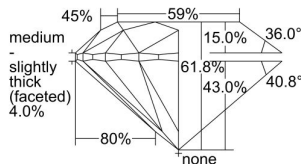

GIA®

FACSIMILE

GIA REPORT 2497437881

Verify this report at GIA.edu

GIA NATURAL DIAMOND DOSSIER®

May 23, 2024
GIA Report Number 2497437881
Shape and Cutting Style ..... Round Brilliant
Measurements ..... 4.75 - 4.78 x 2.95 mm

GRADING RESULTS

Carat Weight ..... 0.41 carat
Color Grade ..... F
Clarity Grade VS1
Cut Grade ..... Excellent

ADDITIONAL GRADING INFORMATION

Polish ..... Excellent
Symmetry ..... Excellent
Fluorescence ..... None
Clarity Characteristics ..... Cloud, Crystal
Inscription(s): GIA 2497437881

PROPORTIONS

Profile to actual proportions

GRADING SCALES

GIA COLOR SCALE	GIA CLARITY SCALE	GIA CUT SCALE
D	FLAWLESS	EXCELLENT
E	FLAWLESS	
F	INTERNALLY FLAWLESS	VERY GOOD
G	FLAWLESS	
H	VVS₁	GOOD
I	VVS₂	
J	VS₁	FAIR
K	VS₂	
L	SI₁	POOR
M	SI₂	
N	I₁	
O	I₂	
P	I₃	
Q		
R		
S		
T		
U		
V		
W		
X		
Y		
Z