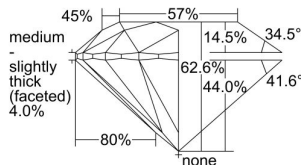

GIA®

FACSIMILE

GIA REPORT 2497438623

Verify this report at GIA.edu

GIA NATURAL DIAMOND DOSSIER®

May 23, 2024
GIA Report Number 2497438623
Shape and Cutting Style ..... Round Brilliant
Measurements ..... 4.36 - 4.38 x 2.73 mm

GRADING RESULTS

Carat Weight ..... 0.32 carat
Color Grade ..... E
Clarity Grade VS1
Cut Grade ..... Excellent

ADDITIONAL GRADING INFORMATION

Polish ..... Excellent
Symmetry ..... Excellent
Fluorescence ..... None
Clarity Characteristics ..... Crystal, Pinpoint
Inscription(s): GIA 2497438623

PROPORTIONS

Profile to actual proportions

GRADING SCALES

GIA COLOR SCALE	GIA CLARITY SCALE	GIA CUT SCALE	
D	FLAWLESS	EXCELLENT	
E	INTERNALLY FLAWLESS		
F		VVS₁	VERY GOOD
G	VVS₂		
H	VS₁	GOOD	
I	VS₂		
J	SI₁	FAIR	
K	SI₂		
L	I₁	POOR	
M			
N			
O	I₂		
P			
Q			
R	I₃		
S			
T			
U			
V			
W			
X			
Y			
Z