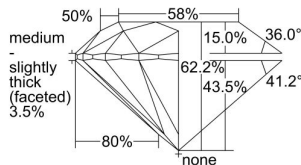

GIA®

FACSIMILE

GIA REPORT 2497438926

Verify this report at GIA.edu

GIA NATURAL DIAMOND DOSSIER®

May 28, 2024
GIA Report Number 2497438926
Shape and Cutting Style ..... Round Brilliant
Measurements ..... 4.73 - 4.76 x 2.95 mm

GRADING RESULTS

Carat Weight ..... 0.40 carat
Color Grade ..... J
Clarity Grade VS1
Cut Grade ..... Excellent

ADDITIONAL GRADING INFORMATION

Polish ..... Excellent
Symmetry ..... Excellent
Fluorescence ..... Faint
Clarity Characteristics ..... Cloud, Needle, Pinpoint
Inscription(s): GIA 2497438926

PROPORTIONS

Profile to actual proportions

GRADING SCALES

GIA COLOR SCALE	GIA CLARITY SCALE	GIA CUT SCALE
COLOURLESS D	FLAWLESS	EXCELLENT
E	INTERNALLY FLAWLESS	
F	VVS₁	VERY GOOD
G		
H	VS₁	GOOD
I		
J	VS₂	FAIR
K		
L	SI₁	POOR
M		
N	I₁	
O		
P	I₂	
Q		
R	I₃	
S		
T		
U		
V		
W		
X		
Y		
Z