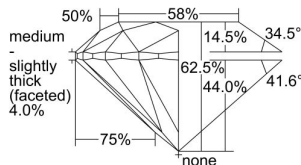

GIA®

FACSIMILE

GIA REPORT 2497440206

Verify this report at GIA.edu

GIA NATURAL DIAMOND DOSSIER®

May 23, 2024
GIA Report Number 2497440206
Shape and Cutting Style ..... Round Brilliant
Measurements ..... 3.92 - 3.94 x 2.46 mm

GRADING RESULTS

Carat Weight ..... 0.23 carat
Color Grade ..... F
Clarity Grade VVS1
Cut Grade ..... Excellent

ADDITIONAL GRADING INFORMATION

Polish ..... Excellent
Symmetry ..... Excellent
Fluorescence ..... None
Clarity Characteristics ..... Pinpoint
Inscription(s): GIA 2497440206

PROPORTIONS

Profile to actual proportions

GRADING SCALES

GIA COLOR SCALE

COLORLESS	D
	E
	F
	G
	H
	I
	J
NEAR COLORLESS	K
	L
Faint	M
	N
	O
	P
Very Light	R
	S
	T
	U
	V
Light	W
	X
	Y
	Z

GIA CLARITY SCALE

FLAWLESS	VERY VERY SLIGHTLY INCLUDED	VVS₁	
			VVS₂
INTERNALLY FLAWLESS	VERY SLIGHTLY INCLUDED	VS₁	
		VS₂	
SLIGHTLY INCLUDED	SLIGHTLY INCLUDED	SI₁	
		SI₂	
INCLUDED	INCLUDED	I₁	
		I₂	
		I₃	

GIA CUT SCALE

EXCELLENT	VERY GOOD	GOOD	FAIR	POOR