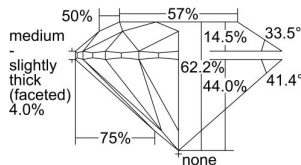

GIA®

FACSIMILE

GIA REPORT 2497444208

Verify this report at GIA.edu

GIA NATURAL DIAMOND DOSSIER®

May 28, 2024
GIA Report Number **2497444208**
Shape and Cutting Style ..... **Round Brilliant**
Measurements ..... **4.02 - 4.05 x 2.51 mm**

GRADING RESULTS

Carat Weight ..... **0.25 carat**
Color Grade ..... **F**
Clarity Grade **VVS2**
Cut Grade ..... **Excellent**

ADDITIONAL GRADING INFORMATION

Polish ..... **Excellent**
Symmetry ..... **Excellent**
Fluorescence ..... **Faint**
Clarity Characteristics..... **Pinpoint, Indented Natural**
Inscription(s): **GIA 2497444208**

PROPORTIONS

Profile to actual proportions

GRADING SCALES

GIA COLOR SCALE	GIA CLARITY SCALE	GIA CUT SCALE	
D	FLAWLESS	EXCELLENT	
E	INTERNALLY FLAWLESS		
F		VVS₁	VERY GOOD
G	VVS₂		
H	VS₁	GOOD	
I	VS₂		
J	SI₁	FAIR	
K	SI₂		
L	I₁	POOR	
M	I₂		
N	I₃		
O			
P			
Q			
R			
S			
T			
U			
V			
W			
X			
Y			
Z