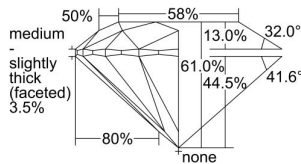

GIA®

FACSIMILE

GIA REPORT 2497446758

Verify this report at GIA.edu

GIA NATURAL DIAMOND DOSSIER®

May 23, 2024
GIA Report Number **2497446758**
Shape and Cutting Style ..... **Round Brilliant**
Measurements ..... **5.92 - 5.95 x 3.62 mm**

GRADING RESULTS

Carat Weight ..... **0.77 carat**
Color Grade ..... **H**
Clarity Grade **VS2**
Cut Grade ..... **Excellent**

ADDITIONAL GRADING INFORMATION

Polish ..... **Excellent**
Symmetry ..... **Excellent**
Fluorescence ..... **None**
Clarity Characteristics ..... **Crystal**
Inscription(s): **GIA 2497446758**

PROPORTIONS

Profile to actual proportions

GRADING SCALES

GIA COLOR SCALE	GIA CLARITY SCALE	GIA CUT SCALE	
D	FLAWLESS	EXCELLENT	
E	INTERNALLY FLAWLESS		
F		VVS₁	VERY GOOD
G	VVS₂		
H	VS₁	GOOD	
I	VS₂		
J	SI₁	FAIR	
K	SI₂		
L	I₁	POOR	
M	I₂		
N	I₃		
O			
P			
Q			
R			
S			
T			
U			
V			
W			
X			
Y			
Z