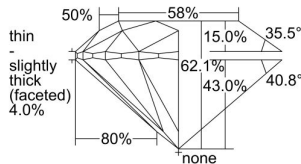

GIA®

FACSIMILE

GIA REPORT 2497447076

Verify this report at GIA.edu

GIA NATURAL DIAMOND DOSSIER®

May 23, 2024
GIA Report Number **2497447076**
Shape and Cutting Style ..... **Round Brilliant**
Measurements ..... **4.38 - 4.40 x 2.73 mm**

GRADING RESULTS

Carat Weight ..... **0.32 carat**
Color Grade ..... **F**
Clarity Grade **S11**
Cut Grade ..... **Excellent**

ADDITIONAL GRADING INFORMATION

Polish ..... **Excellent**
Symmetry ..... **Excellent**
Fluorescence ..... **None**
Clarity Characteristics ..... **Feather**
Inscription(s): **GIA 2497447076**

PROPORTIONS

GRADING SCALES

GIA COLOR SCALE	GIA CLARITY SCALE	GIA CUT SCALE
COLOURLESS	FLAWLESS	EXCELLENT
D	FLAWLESS	
E	INTERNALLY FLAWLESS	VERY GOOD
F	VVS₁	
G	VVS₂	GOOD
H	VS₁	
I	VS₂	FAIR
J	S1₁	
K	S1₂	POOR
L	I₁	
M	I₂	
N	I₃	
O		
P		
Q		
R		
S		
T		
U		
V		
W		
X		
Y		
Z