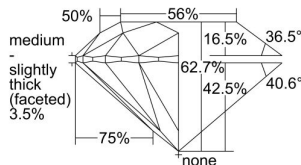

GIA®

FACSIMILE

GIA REPORT 2497449152

Verify this report at GIA.edu

GIA NATURAL DIAMOND DOSSIER®

May 23, 2024
GIA Report Number 2497449152
Shape and Cutting Style ..... Round Brilliant
Measurements ..... 5.33 - 5.37 x 3.36 mm

GRADING RESULTS

Carat Weight ..... 0.60 carat
Color Grade ..... D
Clarity Grade VS1
Cut Grade ..... Excellent

ADDITIONAL GRADING INFORMATION

Polish ..... Excellent
Symmetry ..... Excellent
Fluorescence ..... None
Clarity Characteristics ..... Crystal, Pinpoint
Inscription(s): GIA 2497449152

PROPORTIONS

Profile to actual proportions