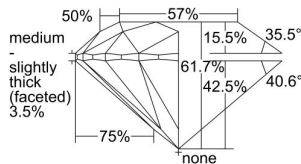

GIA®

FACSIMILE

GIA REPORT

2497452666

Verify this report at GIA.edu

GIA NATURAL DIAMOND DOSSIER®

May 24, 2024
GIA Report Number 2497452666
Shape and Cutting Style ..... Round Brilliant
Measurements ..... 5.38 - 5.44 x 3.34 mm

GRADING RESULTS

Carat Weight ..... 0.60 carat
Color Grade ..... D
Clarity Grade VVS1
Cut Grade ..... Excellent

ADDITIONAL GRADING INFORMATION

Polish ..... Excellent
Symmetry ..... Very Good
Fluorescence ..... None
Clarity Characteristics..... Internal Graining, Surface Graining
Inscription(s): GIA 2497452666

PROPORTIONS

Profile to actual proportions

GRADING SCALES

GIA COLOR SCALE

COLORLESS	D
	E
	F
	G
	H
	I
	J
NEAR COLORLESS	K
	L
FAIN	M
	N
	O
	P
VERY LIGHT	Q
	R
	S
	T
	U
	V
	W
	X
	Y
LIGHT	Z

GIA CLARITY SCALE

FLAWLESS	VERY VERY SLIGHTLY INCLUDED	VVS₁	
			VVS₂
INTERNALLY FLAWLESS	VERY SLIGHTLY INCLUDED	VS₁	
		VS₂	
SLIGHTLY INCLUDED	SLIGHTLY INCLUDED	SI₁	
		SI₂	
INCLUDED	INCLUDED	I₁	
		I₂	
		I₃	

GIA CUT SCALE

EXCELLENT	VERY GOOD	GOOD	FAIR	POOR