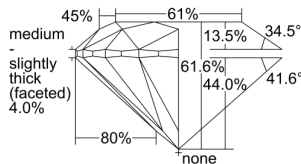

GIA®

FACSIMILE

GIA REPORT 2497456209

Verify this report at GIA.edu

GIA NATURAL DIAMOND DOSSIER®

May 23, 2024
GIA Report Number 2497456209
Shape and Cutting Style ..... Round Brilliant
Measurements ..... 4.28 - 4.31 x 2.64 mm

GRADING RESULTS

Carat Weight ..... 0.30 carat
Color Grade I
Clarity Grade VS1
Cut Grade ..... Excellent

ADDITIONAL GRADING INFORMATION

Polish ..... Excellent
Symmetry ..... Excellent
Fluorescence ..... None
Clarity Characteristics ..... Crystal, Cloud
Inscription(s): GIA 2497456209

PROPORTIONS

Profile to actual proportions

GRADING SCALES

GIA COLOR SCALE	GIA CLARITY SCALE	GIA CUT SCALE	
D	FLAWLESS	EXCELLENT	
E	INTERNALLY FLAWLESS		
F		VVS₁	VERY GOOD
G	VVS₂		
H	VS₁	GOOD	
I	VS₂		
J	SI₁	FAIR	
K	SI₂		
L	I₁	POOR	
M	I₂		
N	I₃		
O			
P			
Q			
R			
S			
T			
U			
V			
W			
X			
Y			
Z