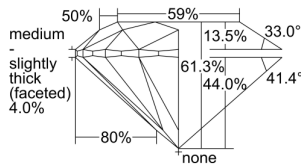

GIA®

FACSIMILE

GIA REPORT 2497459366

Verify this report at GIA.edu

GIA NATURAL DIAMOND DOSSIER®

May 24, 2024
GIA Report Number 2497459366
Shape and Cutting Style ..... Round Brilliant
Measurements ..... 4.12 - 4.15 x 2.54 mm

GRADING RESULTS

Carat Weight ..... 0.26 carat
Color Grade ..... F
Clarity Grade VVS1
Cut Grade ..... Excellent

ADDITIONAL GRADING INFORMATION

Polish ..... Excellent
Symmetry ..... Excellent
Fluorescence ..... None
Clarity Characteristics ..... Pinpoint
Inscription(s): GIA 2497459366

PROPORTIONS

Profile to actual proportions

GRADING SCALES

GIA COLOR SCALE	GIA CLARITY SCALE	GIA CUT SCALE	
D	FLAWLESS	EXCELLENT	
E	INTERNALLY FLAWLESS		
F		VVS₁	VERY GOOD
G	VVS₂		
H	VS₁	GOOD	
I	VS₂		
J	SI₁	FAIR	
K	SI₂		
L	I₁	POOR	
M	I₂		
N	I₃		
O			
P			
Q			
R			
S			
T			
U			
V			
W			
X			
Y			
Z