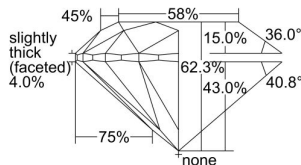

GIA®

FACSIMILE

GIA REPORT 2497459548

Verify this report at GIA.edu

GIA NATURAL DIAMOND DOSSIER®

May 27, 2024
GIA Report Number 2497459548
Shape and Cutting Style ..... Round Brilliant
Measurements ..... 6.15 - 6.19 x 3.84 mm

GRADING RESULTS

Carat Weight ..... 0.91 carat
Color Grade ..... H
Clarity Grade VS1
Cut Grade ..... Excellent

ADDITIONAL GRADING INFORMATION

Polish ..... Excellent
Symmetry ..... Excellent
Fluorescence ..... None
Clarity Characteristics ..... Crystal
Inscription(s): GIA 2497459548

PROPORTIONS

Profile to actual proportions