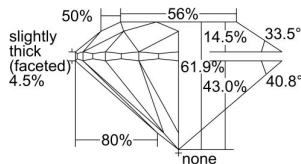

GIA®

FACSIMILE

GIA REPORT 2497462314

Verify this report at GIA.edu

GIA NATURAL DIAMOND DOSSIER®

May 27, 2024
GIA Report Number 2497462314
Shape and Cutting Style ..... Round Brilliant
Measurements ..... 5.51 - 5.54 x 3.42 mm

GRADING RESULTS

Carat Weight ..... 0.64 carat
Color Grade ..... H
Clarity Grade VVS1
Cut Grade ..... Excellent

ADDITIONAL GRADING INFORMATION

Polish ..... Excellent
Symmetry ..... Excellent
Fluorescence ..... None
Clarity Characteristics ..... Internal Graining
Inscription(s): GIA 2497462314

PROPORTIONS

Profile to actual proportions

GRADING SCALES

GIA COLOR SCALE	GIA CLARITY SCALE	GIA CUT SCALE	
COLOURLESS	FLAWLESS	EXCELLENT	
D	INTERNALLY FLAWLESS		
E	VERY VERY SLIGHTLY INCLUDED	VERY GOOD	
F			VVS₁
G			VVS₂
H			VS₁
I	VERY SLIGHTLY INCLUDED	GOOD	
J			VS₂
K			SI₁
L	SLIGHTLY INCLUDED	FAIR	
M			SI₂
N	INCLUDED	POOR	
O			I₁
P			I₂
Q	I₃		
R			
S			
T			
U			
V			
W			
X			
Y			
Z