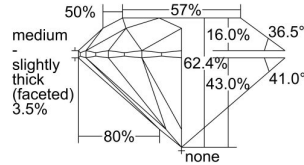

GIA®

FACSIMILE

GIA REPORT 2497464655

Verify this report at GIA.edu

GIA NATURAL DIAMOND DOSSIER®

May 24, 2024
GIA Report Number 2497464655
Shape and Cutting Style ..... Round Brilliant
Measurements ..... 4.44 - 4.46 x 2.78 mm

GRADING RESULTS

Carat Weight ..... 0.34 carat
Color Grade ..... F
Clarity Grade VS2
Cut Grade ..... Excellent

ADDITIONAL GRADING INFORMATION

Polish ..... Excellent
Symmetry ..... Excellent
Fluorescence ..... None
Clarity Characteristics ..... Crystal, Cloud
Inscription(s): GIA 2497464655

PROPORTIONS

Profile to actual proportions