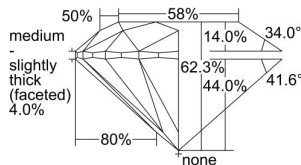

GIA®

FACSIMILE

GIA REPORT 2497467296

Verify this report at GIA.edu

GIA NATURAL DIAMOND DOSSIER®

May 24, 2024
GIA Report Number 2497467296
Shape and Cutting Style ..... Round Brilliant
Measurements ..... 4.56 - 4.58 x 2.85 mm

GRADING RESULTS

Carat Weight ..... 0.36 carat
Color Grade ..... D
Clarity Grade VS1
Cut Grade ..... Excellent

ADDITIONAL GRADING INFORMATION

Polish ..... Excellent
Symmetry ..... Excellent
Fluorescence ..... None
Clarity Characteristics..... Crystal, Cloud, Needle, Pinpoint
Inscription(s): GIA 2497467296

PROPORTIONS

Profile to actual proportions