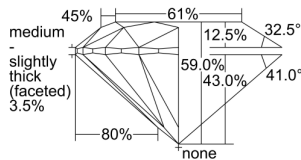

GIA®

FACSIMILE

GIA REPORT 2497469115

Verify this report at GIA.edu

GIA NATURAL DIAMOND DOSSIER®

May 27, 2024
GIA Report Number 2497469115
Shape and Cutting Style ..... Round Brilliant
Measurements ..... 4.78 - 4.81 x 2.83 mm

GRADING RESULTS

Carat Weight ..... 0.40 carat
Color Grade ..... E
Clarity Grade S11
Cut Grade ..... Excellent

ADDITIONAL GRADING INFORMATION

Polish ..... Excellent
Symmetry ..... Very Good
Fluorescence ..... Faint
Clarity Characteristics ..... Cloud
Inscription(s): GIA 2497469115

PROPORTIONS

Profile to actual proportions

GRADING SCALES

GIA COLOR SCALE	GIA CLARITY SCALE	GIA CUT SCALE
D	FLAWLESS	EXCELLENT
E	FLAWLESS	
F	INTERNALLY FLAWLESS	VERY GOOD
G	VVS₁	
H	VVS₂	GOOD
I	VS₁	
J	VS₂	FAIR
K	S1₁	
L	S1₂	POOR
M	I₁	
N	I₂	
O	I₃	
P		
Q		
R		
S		
T		
U		
V		
W		
X		
Y		
Z