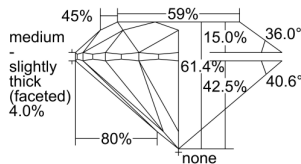

GIA®

FACSIMILE

GIA REPORT 2497474775

Verify this report at GIA.edu

GIA NATURAL DIAMOND DOSSIER®

May 27, 2024
GIA Report Number **2497474775**
Shape and Cutting Style ..... **Round Brilliant**
Measurements ..... **4.27 - 4.29 x 2.63 mm**

GRADING RESULTS

Carat Weight ..... **0.30 carat**
Color Grade ..... **D**
Clarity Grade **VVS1**
Cut Grade ..... **Excellent**

ADDITIONAL GRADING INFORMATION

Polish ..... **Excellent**
Symmetry ..... **Very Good**
Fluorescence ..... **None**
Clarity Characteristics..... **Pinpoint, Indented Natural**
Inscription(s): **GIA 2497474775**

PROPORTIONS

Profile to actual proportions

GRADING SCALES

GIA COLOR SCALE	GIA CLARITY SCALE	GIA CUT SCALE	
D	FLAWLESS	EXCELLENT	
E	INTERNALLY FLAWLESS		
F		VVS₁	VERY GOOD
G	VVS₂		
H	VS₁	GOOD	
I	VS₂		
J	SI₁	FAIR	
K	SI₂		
L	I₁	POOR	
M	I₂		
N	I₃		
O			
P			
Q			
R			
S			
T			
U			
V			
W			
X			
Y			
Z