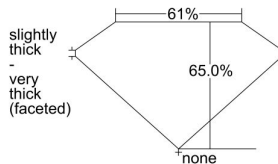

GIA®

FACSIMILE

GIA REPORT 2497479633

Verify this report at GIA.edu

GIA NATURAL DIAMOND DOSSIER®

May 27, 2024
GIA Report Number 2497479633
Shape and Cutting Style ..... Marquise Brilliant
Measurements ..... 8.08 x 4.23 x 2.75 mm

GRADING RESULTS

Carat Weight ..... 0.55 carat
Color Grade ..... J
Clarity Grade VVS1

ADDITIONAL GRADING INFORMATION

Polish ..... Excellent
Symmetry ..... Excellent
Fluorescence ..... Strong Blue
Clarity Characteristics ..... Pinpoint
Inscription(s): GIA 2497479633

PROPORTIONS

Profile not to actual proportions

GRADING SCALES

GIA COLOR SCALE		GIA CLARITY SCALE			
COLORLESS	D	VERY VERY SLIGHTLY INCLUDED	FLAWLESS		
	E		INTERNALLY FLAWLESS		
	F	VERY SLIGHTLY INCLUDED	VVS₁		
	G		VVS₂		
	H		VS₁		
	NEAR COLORLESS	I	SLIGHTLY INCLUDED	VS₂	
		J		SI₁	
		FAINT	K	INCLUDED	SI₂
			L		I₁
			M		I₂
VERT LIGHT			N	LIGHT	I₃
			O		
			P		
	Q				
LIGHT	R				
	S				
	T				
	U				
	V				
	W				
	X				
	Y				
	Z