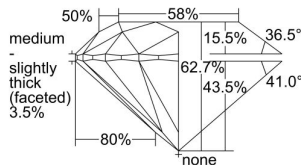

GIA®

FACSIMILE

GIA REPORT 2497481109

Verify this report at GIA.edu

GIA NATURAL DIAMOND DOSSIER®

June 10, 2024
GIA Report Number **2497481109**
Shape and Cutting Style ..... **Round Brilliant**
Measurements ..... **5.31 - 5.34 x 3.34 mm**

GRADING RESULTS

Carat Weight ..... **0.59 carat**
Color Grade ..... **H**
Clarity Grade **VS2**
Cut Grade ..... **Excellent**

ADDITIONAL GRADING INFORMATION

Polish ..... **Excellent**
Symmetry ..... **Excellent**
Fluorescence ..... **None**
Clarity Characteristics ..... **Crystal, Cloud**
Inscription(s): **GIA 2497481109**

PROPORTIONS

Profile to actual proportions

GRADING SCALES

GIA COLOR SCALE	GIA CLARITY SCALE	GIA CUT SCALE	
D	FLAWLESS	EXCELLENT	
E	INTERNALLY FLAWLESS		
F		VVS₁	VERY GOOD
G	VVS₂		
H	VS₁	GOOD	
I	VS₂		
J	SI₁	FAIR	
K	SI₂		
L	I₁	POOR	
M	I₂		
N	I₃		
O			
P			
Q			
R			
S			
T			
U			
V			
W			
X			
Y			
Z