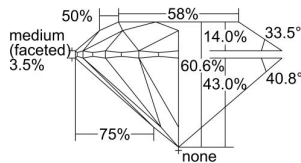

GIA®

FACSIMILE

GIA REPORT 2497481443

Verify this report at GIA.edu

GIA NATURAL DIAMOND DOSSIER®

May 29, 2024
GIA Report Number 2497481443
Shape and Cutting Style ..... Round Brilliant
Measurements ..... 4.64 - 4.65 x 2.81 mm

GRADING RESULTS

Carat Weight ..... 0.37 carat
Color Grade ..... D
Clarity Grade S11
Cut Grade ..... Excellent

ADDITIONAL GRADING INFORMATION

Polish ..... Excellent
Symmetry ..... Excellent
Fluorescence ..... None
Clarity Characteristics..... Crystal, Cloud, Feather
Inscription(s): GIA 2497481443

PROPORTIONS

Profile to actual proportions

GRADING SCALES

GIA COLOR SCALE	GIA CLARITY SCALE	GIA CUT SCALE	
D	FLAWLESS	EXCELLENT	
E	INTERNALLY FLAWLESS		
F		VVS₁	VERY GOOD
G	VVS₂		
H	VS₁	GOOD	
I	VS₂		
J	S1₁	FAIR	
K	S1₂		
L	I₁	POOR	
M	I₂		
N	I₃		
O			
P			
Q			
R			
S			
T			
U			
V			
W			
X			
Y			
Z