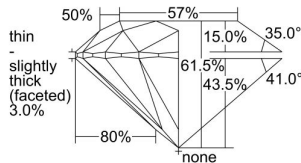

GIA®

FACSIMILE

GIA REPORT 2497483716

Verify this report at GIA.edu

GIA NATURAL DIAMOND DOSSIER®

June 17, 2024
GIA Report Number **2497483716**
Shape and Cutting Style ..... **Round Brilliant**
Measurements ..... **5.80 - 5.81 x 3.57 mm**

GRADING RESULTS

Carat Weight ..... **0.73 carat**
Color Grade ..... **H**
Clarity Grade **VVS2**
Cut Grade ..... **Excellent**

ADDITIONAL GRADING INFORMATION

Polish ..... **Excellent**
Symmetry ..... **Excellent**
Fluorescence ..... **None**
Clarity Characteristics..... **Needle, Pinpoint, Cloud**
Inscription(s): **GIA 2497483716**

PROPORTIONS

Profile to actual proportions